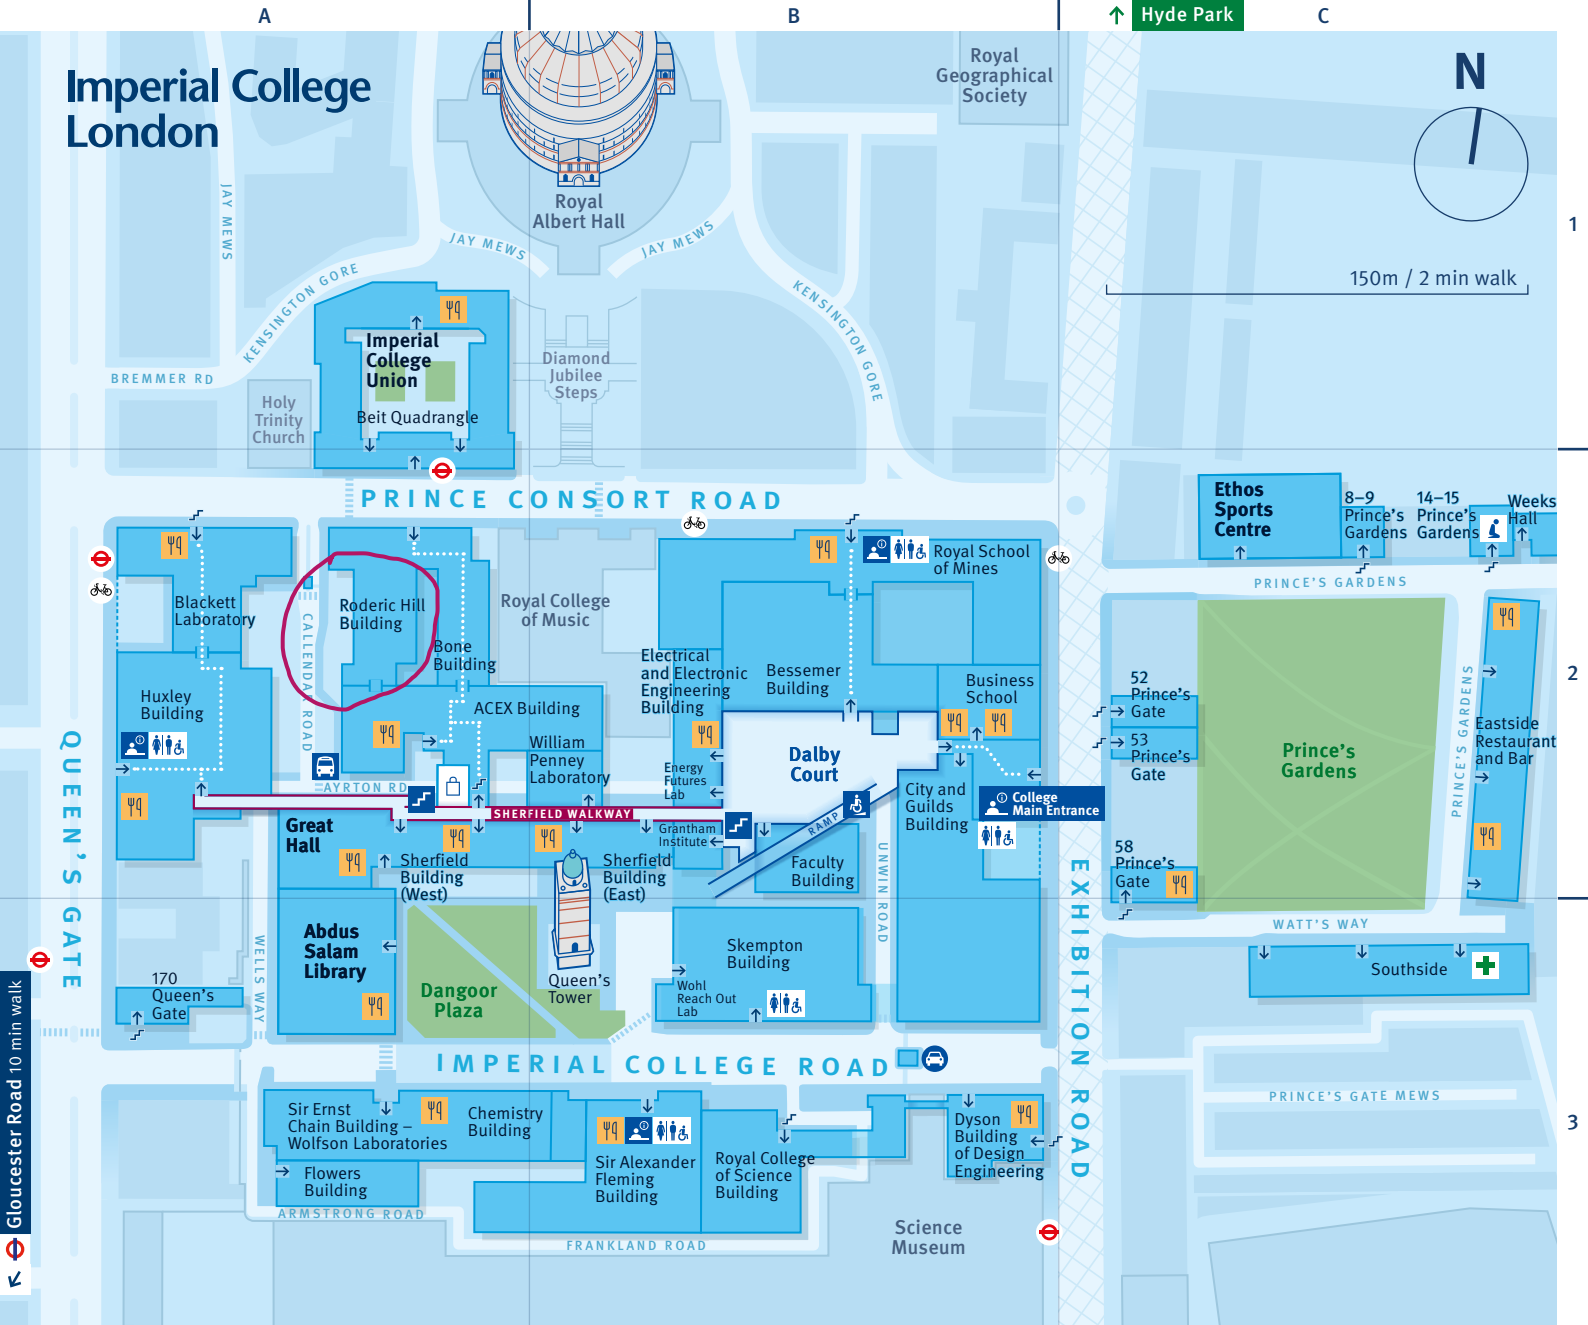

Imperial College London

SOUTH KENSINGTON

Campus map

- | | | | |
|----|--|----|---|
| C2 | 8-9 Prince's Gardens | B2 | Grantham Institute |
| C2 | 14-15 Prince's Gardens | A2 | Great Hall |
| C2 | 52 Prince's Gate | A2 | Huxley Building |
| C2 | 53 Prince's Gate | A1 | Imperial College Union |
| C2 | 58 Prince's Gate | C2 | Prince's Gardens |
| A3 | 170 Queen's Gate | B3 | Queen's Tower |
| A3 | Abdus Salam Library | B2 | Roderic Hill Building |
| A2 | ACEX Building | B2 | Royal School of Mines |
| A1 | Beit Quadrangle | B3 | Royal College of Science Building |
| B2 | Besemer Building | B2 | Sherfield Building (East) |
| A2 | Blackett Laboratory | A2 | Sherfield Building (West) |
| B2 | Bone Building | B3 | Sir Alexander Fleming Building |
| B2 | Business School | A3 | Sir Ernst Chain Building - Wolfson Laboratories |
| A3 | Chemistry Building | B3 | Skempton Building |
| B2 | City and Guilds Building | C3 | Southside |
| B2 | College Main Entrance | C2 | Weeks Hall |
| B2 | Dalby Court | B2 | William Penney Laboratory |
| A3 | Dangoor Plaza | B3 | Wohl Reach Out Lab |
| B3 | Dyson Building of Design Engineering | | |
| C2 | Eastside Restaurant and Bar | | |
| B2 | Electrical and Electronic Engineering Building | | |
| B2 | Energy Futures Lab | | |
| C2 | Ethos Sports Centre | | |
| B2 | Faculty Building | | |
| A3 | Flowers Building | | |

Key

- Visitor reception
- Chaplaincy Multi-Faith Centre
- Imperial College Union Shop
- Food and drink
- Internal route
- Building entrance
- Building entrance/exit via steps only
- Campus shuttle pick-up/drop-off point
- Health Centre
- Underground station
- Vehicle entrance
- Cycle hire
- Bus stop
- Publicly accessible toilets

For more information about the accessibility of our buildings search Imperial College London at www.accessable.co.uk

EXHIBITION ROAD

South Kensington